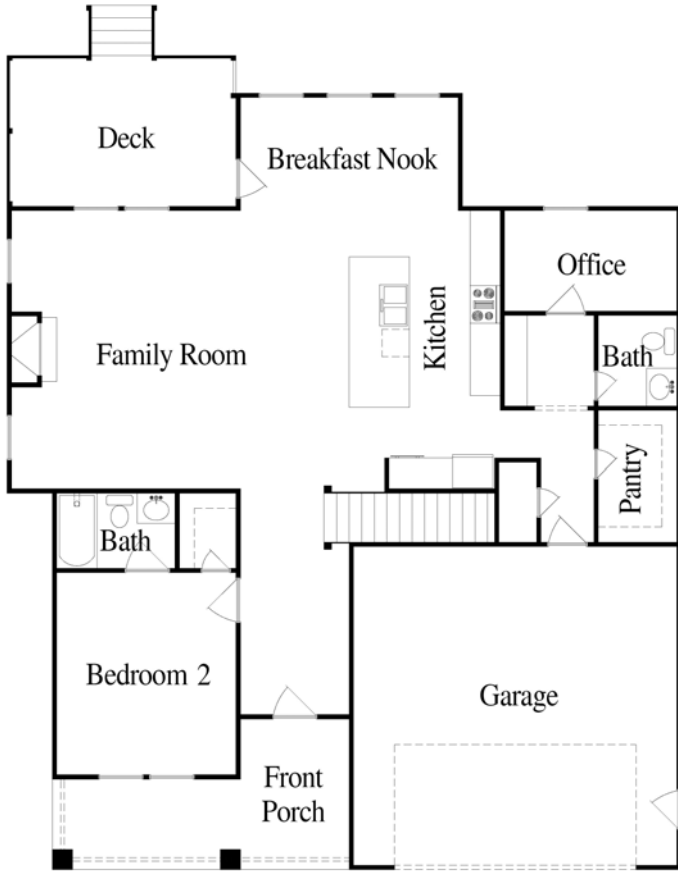

THE CARILLON

2,550 Square Feet | 4 Bedrooms, 3.5 Bath

- Full front porch
- Open floor plan
- Huge kitchen island
- First floor office
- Large master walk in closet
- Optional 290 square foot loft

FIRST FLOOR

SECOND FLOOR