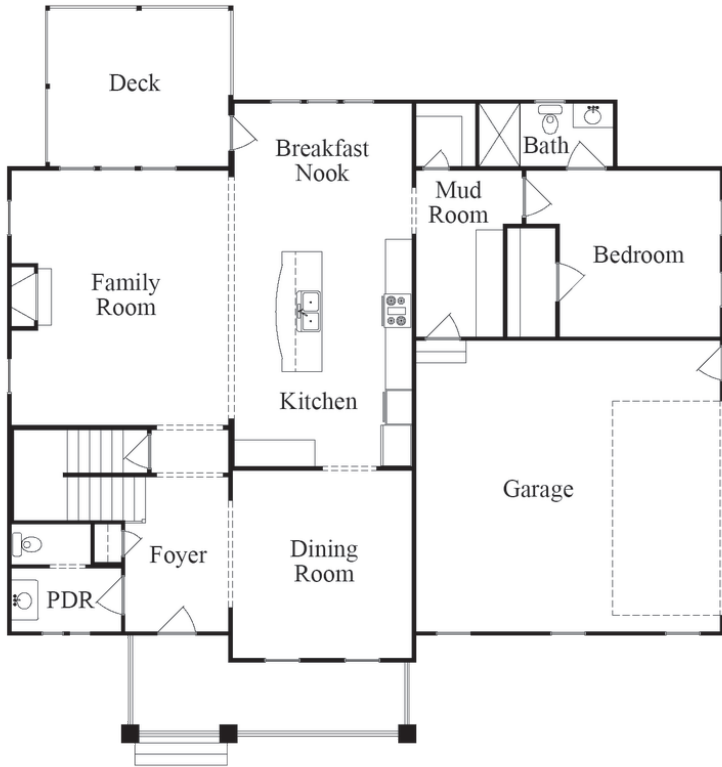

THE LYNNHAVEN

3,437 Square Feet | 5 Bedrooms, 4.5 Bath

- Luxurious master suite
- Open floor plan
- Large island with ample seating
- In-law suite on first floor
- Unfinished, walk-up attic with plumbing, HVAC and electrical rough-in

FIRST FLOOR

SECOND FLOOR