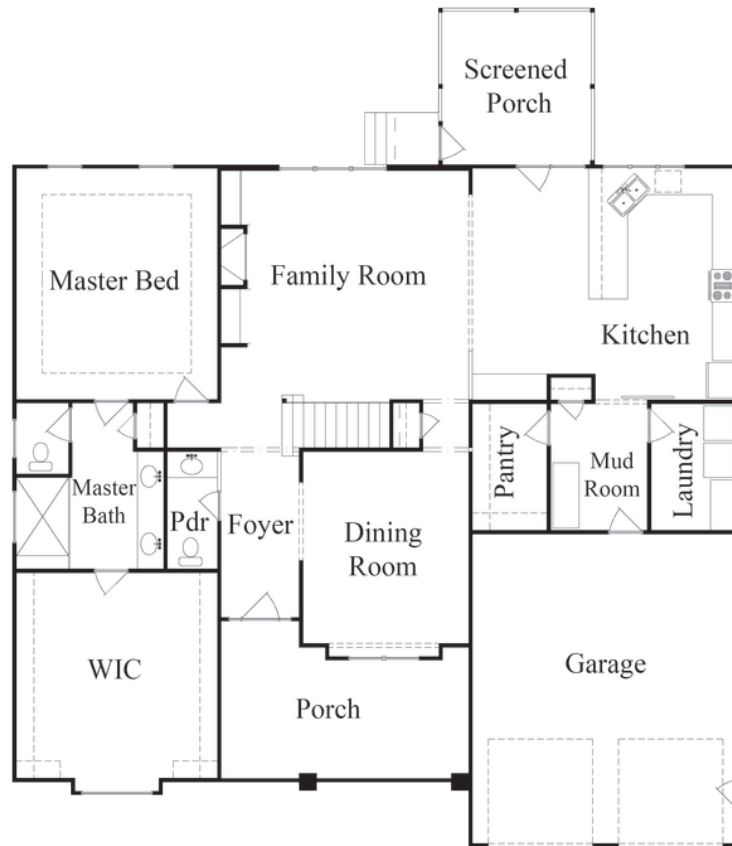

## THE MOSELEY

3,338 Square Feet | 4 Bedrooms, 3.5 Bath

- Expansive master suite
- Large formal dining room
- Cathedral ceilings in family room
- Media room and office on second floor

FIRST FLOOR

SECOND FLOOR