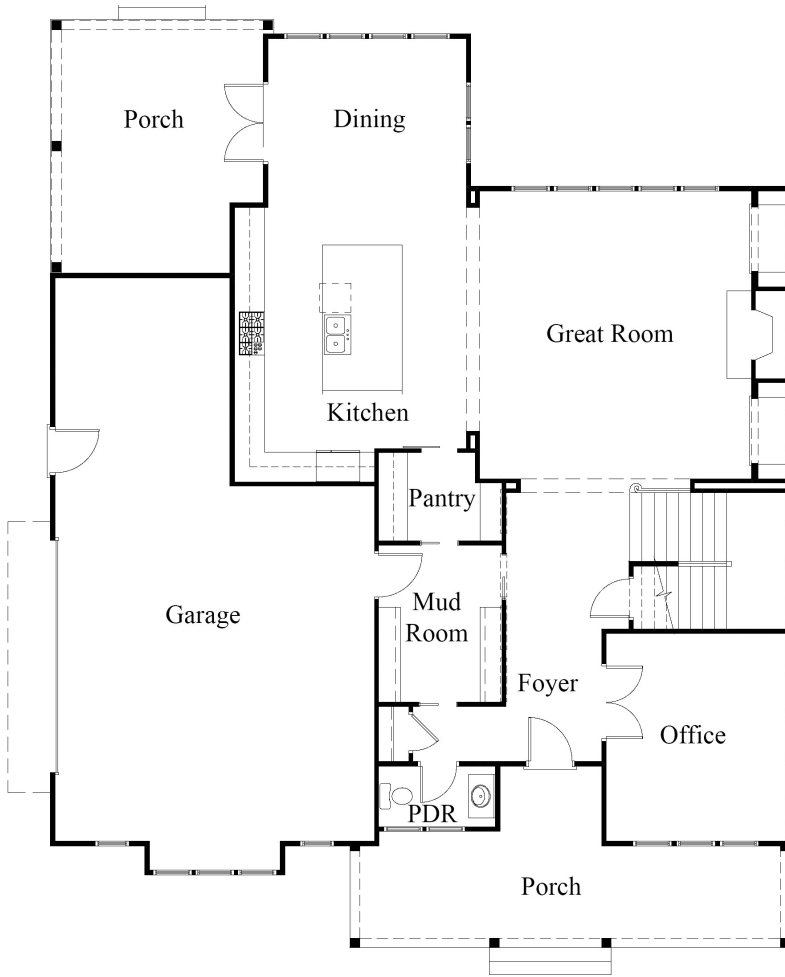

THE POTOMAC

3,702 Square Feet | 4 Bedrooms, 3.5 Bath

- Pass through pantry
- Loft
- Open Floor plan

FIRST FLOOR

SECOND FLOOR