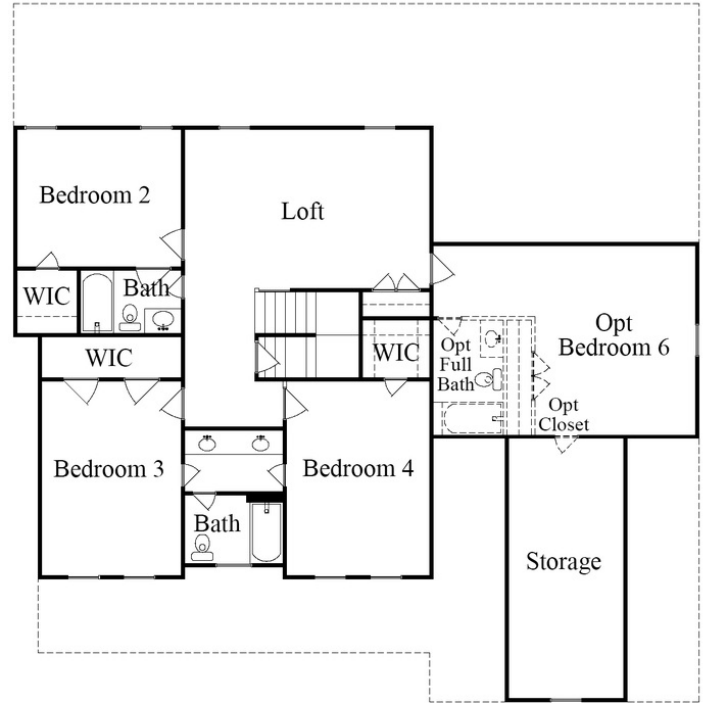

# THE PRIMROSE

3,370 Square Feet | 5 Bedrooms, 4.5 Bath

- Our most versatile plan yet!
- Available with the master on the first floor, second floor, or an optional DUAL Master floor plan
- Can be expanded to 7 bedrooms and 6.5 Baths
- In-law suite on the first floor
- Large keeping room off of the kitchen, loft on the second floor

FIRST FLOOR

SECOND FLOOR

OPTIONAL 3RD FLOOR