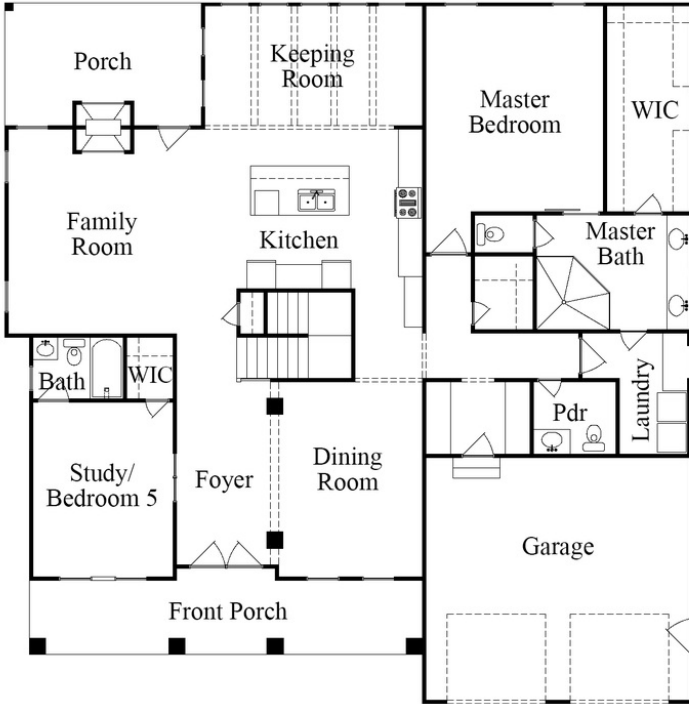

# THE PRIMROSE

3,370 Square Feet | 5 Bedrooms, 4.5 Bath

- Our most versatile plan yet!
- Available with the master on the first floor, second floor, or an optional DUAL Master floor plan
- Can be expanded to 7 bedrooms and 6.5 Baths
- In-law suite on the first floor
- Large keeping room off of the kitchen, loft on the second floor

FIRST FLOOR

SECOND FLOOR

OPTIONAL 3RD FLOOR