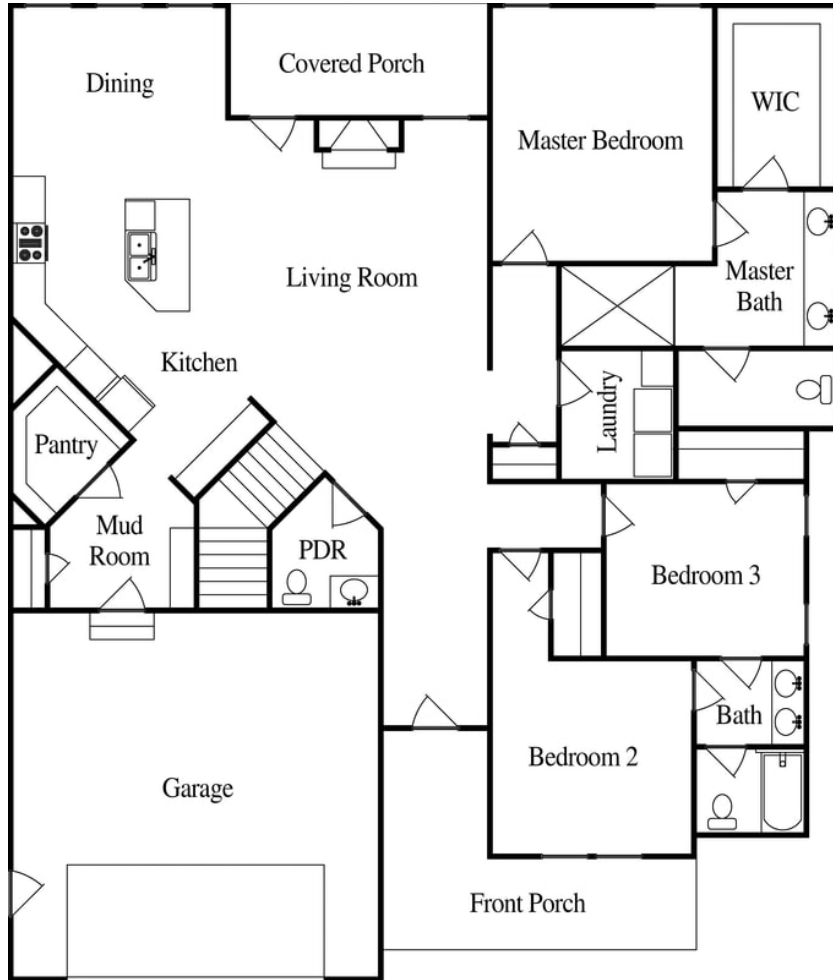

## THE RIVANNA

2,168 Square Feet | 3-4 Bedrooms, 2.5-3.5 Bath

- The Rivanna is a bungalow style home that meets the needs of today's family
- First floor living at it's finest
- Features include a well-appointed kitchen with a walk-in pantry, a built-in covered porch, and a master suite that will make you the envy of all of your friends and family
- Optional 357 square foot bonus room

FIRST FLOOR

SECOND FLOOR