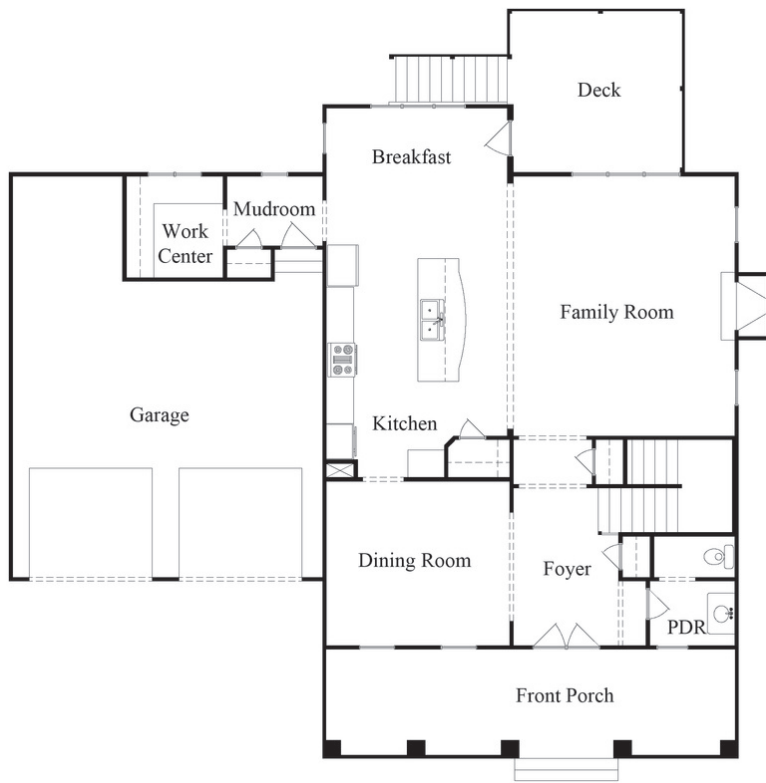

THE SUMMERWALK

2,845 Square Feet | 4 Bedrooms, 3.5 Bath

- Open Floor Plan
- Spacious front porch
- 11' ceiling in family room
- True jack and jill bath
- Gorgeous master suite

FIRST FLOOR

SECOND FLOOR